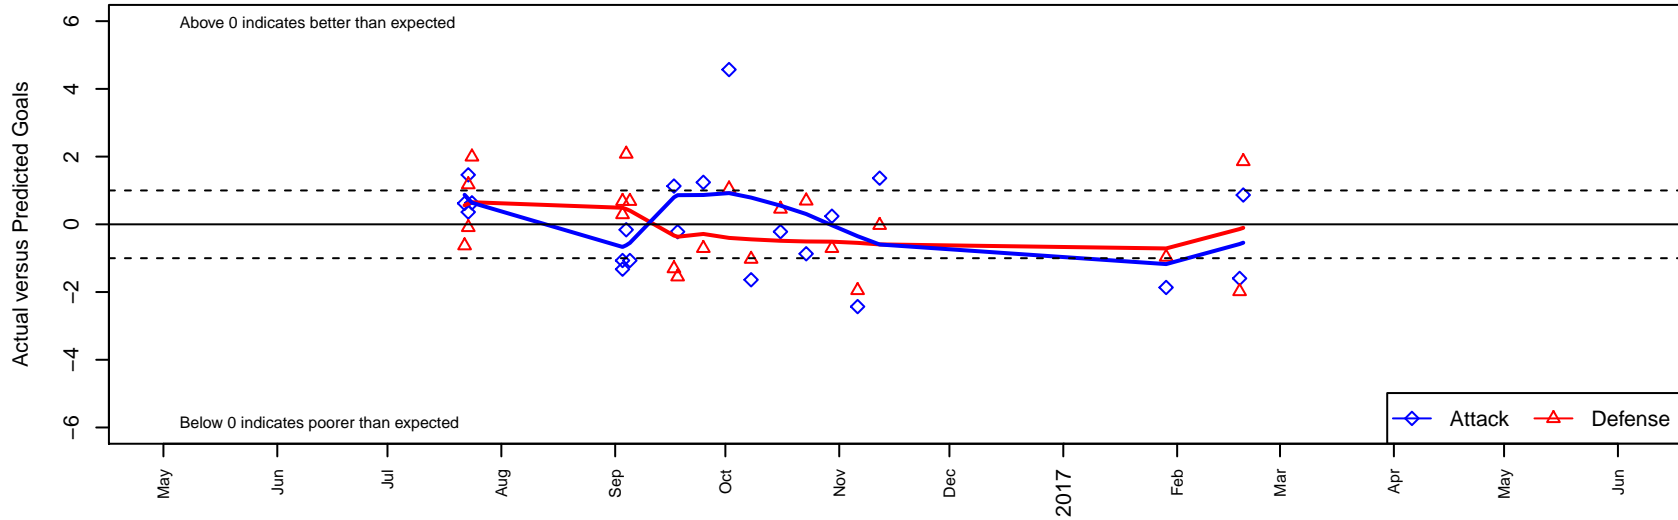

Wenatchee Valley United Sounders B02

Wenatchee FC
 Wenatchee, WA
 B02 total strength=1300
 attack=9.07 defense=3.52
 fall league = PSPL Classic 1 East U15

alt names used:
 WVU Sounders Valle
 WV UNITED SOCCER CLUB Sounders
 UNITED SC Sounders
 UNITED SC SOUNDERS (WA)

Venues played:
 2016 Crossfire Select U16
 2016 Labor Day Cup BU15 Silver
 2016 PSPL Classic 1 East U15
 2016 WA Cup HS Silver U15

Wenatchee Valley United Sounders B02
 Dots are actual minus expected GF (blue circles) and GA (red triangles).
 Blue line is smoothed change in attack strength. Red is smoothed change in defense strength.

**attack and defense variance (black dot)
relative to other teams
and top 10 in region**

**attack and defense rating
relative to others at age
and all opponents in last 13 months**

Performance relative to 13 month average