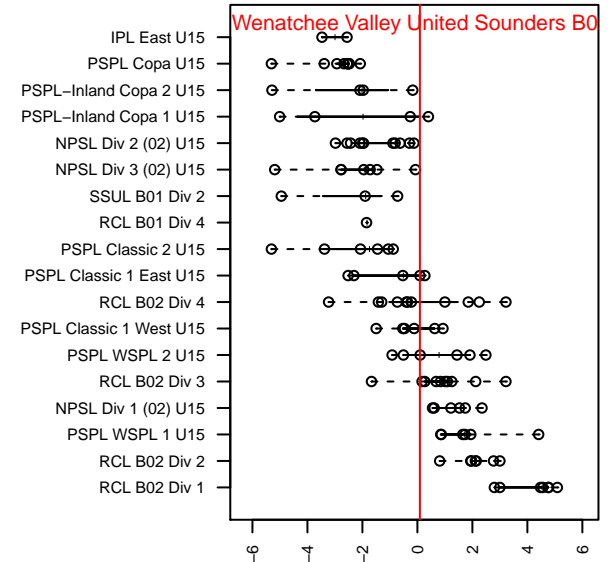

Wenatchee Valley United Sounders B02

Wenatchee FC
 Wenatchee, WA
 B02 total strength=1300
 attack=9.07 defense=3.52
 fall league = PSPL Classic 1 East U15

alt names used:
 WVU Sounders Valle
 WV UNITED SOCCER CLUB Sounders
 UNITED SC Sounders
 UNITED SC SOUNDERS (WA)

Venues played:
 2016 Crossfire Select U16
 2016 Labor Day Cup BU15 Silver
 2016 PSPL Classic 1 East U15
 2016 WA Cup HS Silver U15

Wenatchee Valley United Sounders B02
 Dots are actual minus expected GF (blue circles) and GA (red triangles).
 Blue line is smoothed change in attack strength. Red is smoothed change in defense strength.

**attack and defense variance (black dot)
relative to other teams
and top 10 in region**

**attack and defense rating
relative to others at age
and all opponents in last 13 months**

Performance relative to 13 month average