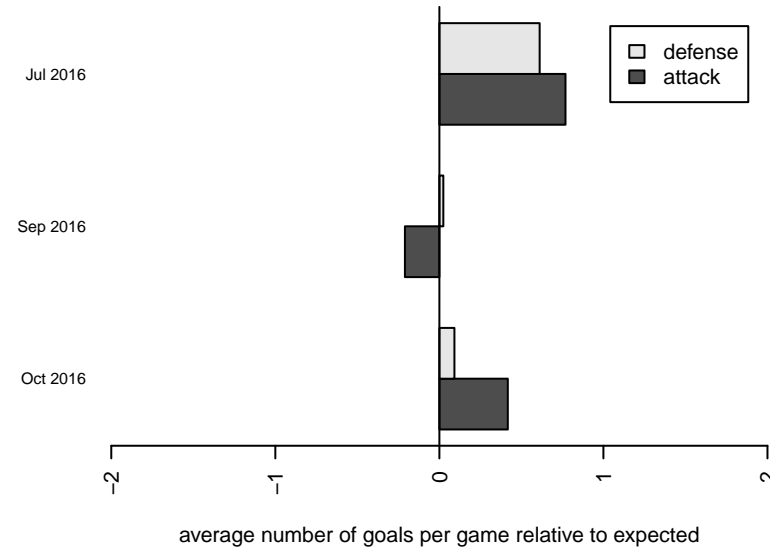

Performance relative to 13 month average